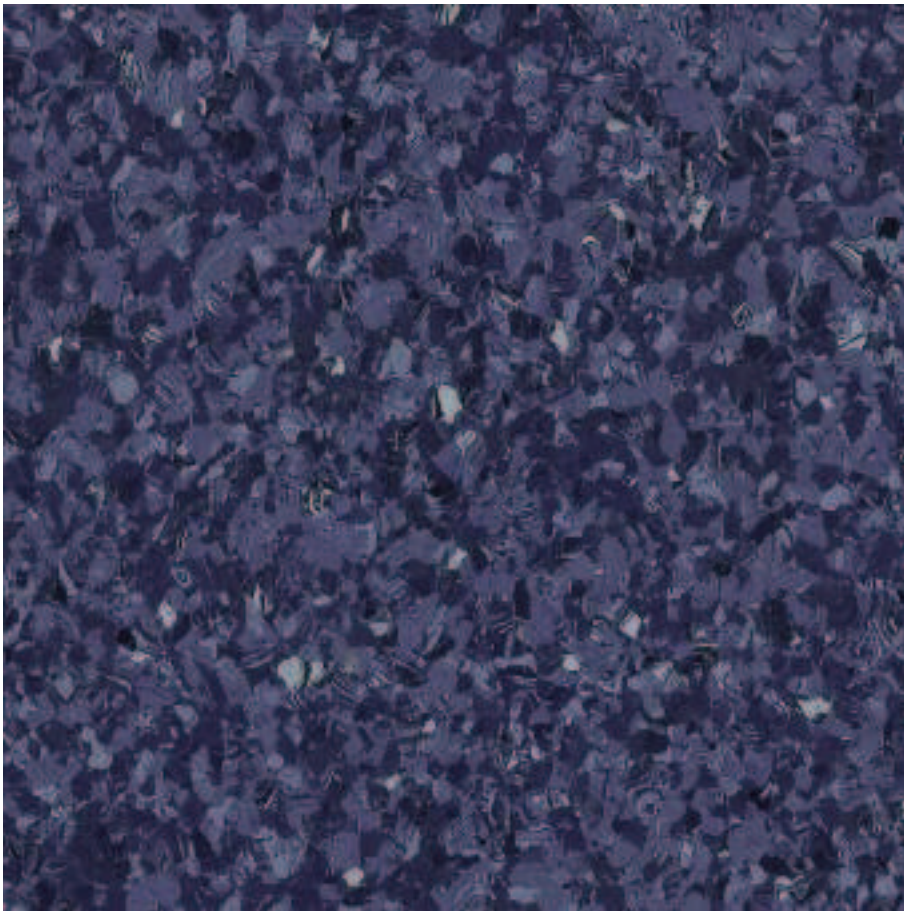

# Classic Mystique PUR

HARDWEARING, NON-DIRECTIONAL VINYL FLOORING FEATURING  
A POLYURETHANE REINFORCEMENT

Delta Blue 1220

Satinwood 1370

Silver Mist 1430

Shoreline 1460

Quartz 1400

Asparagus 1320