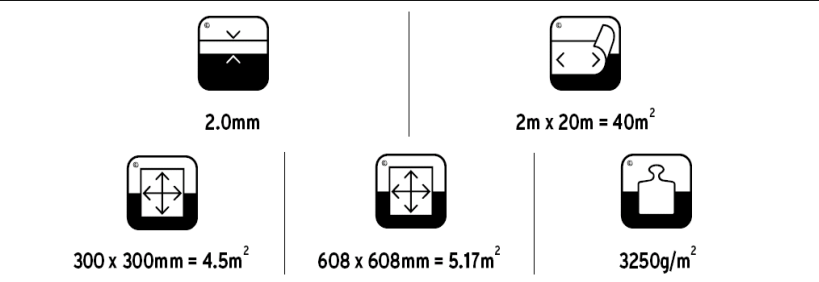

POLYFLOR CLASSIC MYSTIQUE PUR

Wykładzina homogeniczna o wysokiej wydajności

SPECYFIKACJA

EN 649
ASTM F1913

TRUDNOPALNOŚĆ

EN 13501- 1 Klasa Bfl- S1
EN ISO 9239-1 $\geq 8\text{kw/m}^2$
EN ISO 11925-2 Pozytywny

ASTM E84 Klasa B
ASTM E662 < 450
ASTM E648 Klasa 1

ANTYPOŚLIZGOWOŚĆ

EN 13893 Klasa DS
AS/NZS 4586 R9

KLASA ŚCIERALNOŚCI

EN 649
Grupa P - wg producenta
Grupa T - wg badań ITB

ANTYELEKTROSTATYCZNOŚĆ

EN 1815 Produkt ten nie gromadzi ładunków elektrostatycznych powyżej wartości 2kV i został zaklasyfikowany jako „antystatyczny”. Dla zastosowań specjalistycznych z wymogiem rozpraszania ładunków elektrostatycznych prosimy zobaczyć asortyment produktów Polyflor ESD

BAKTERIOSTAT

Wykładzina ta zawiera środki bakteriobójcze stanowiące jeszcze lepszą ochronę przed zanieczyszczeniami. Niezależne badania dowiodły, że zapobiega rozwojowi gronkowca złocistego. Jednakże dla zachowania właściwej higieny najważniejsze jest prawidłowe czyszczenie.

ZASTOSOWANIE

Polyflor Classic Mystique PUR zaleca się do miejsc o dużym natężeniu ruchu, które wymagają wysokoodpornej posadzki, atrakcyjnego wzornictwa oraz łatwości czyszczenia, takich jak: banki, sklepy, domy towarowe, hotele, restauracje, centra rozrywki, uniwersytety, szpitale, przychodnie, biblioteki oraz sale obsługi klientów.

Aby otrzymać więcej informacji na temat montażu, odpowiednich klejów, utrzymania czystości, zastosowań oraz odporności chemicznej, prosimy o kontakt z Polyflor Polska.

POLYFLOR POLSKA SP. Z O.O. UL. GRONOWA 22 LOK 506-510, 61-680 POZNAŃ TEL. 061 820 3155, FAX 061 820 3135 E-MAIL: POLYFLOR@POLYFLOR.COM.PL
WWW.POLYFLOR.PL

PRODUCENT: POLYFLOR LTD. PO BOX 3 RADCLIFFE NEW ROAD WHITEFIELD MANCHESTER M45 7NR UK TEL: +44 (0)161 767 1111 UK SALES DIRECT: +44 (0)161 767 1122 UK FAX: +44 (0)161 767 1128 EXPORT FAX: +44 (0)161 767 11 66 E-MAIL: INFO@POLYFLOR.COM WWW.POLYFLOR.COM

James Felstead
FLOORING

POLYFLOR
CLASSIC P₁R
MYSTIQUE

HOMOGENEOUS

SPECYFIKACJA PRODUKTU

LIFELONG
POLISH
FREE
MAINTENANCE

POLYFLOR
COVERING THE WORLD